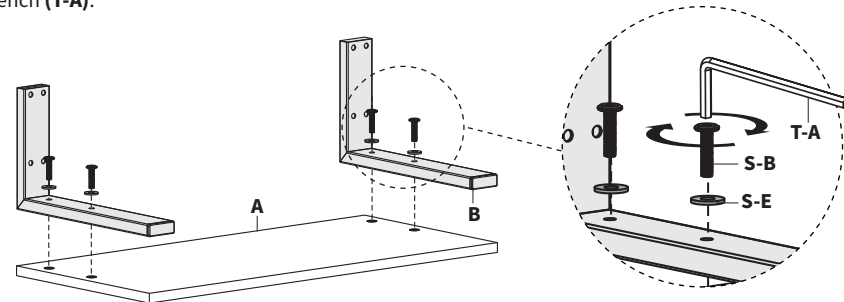

Inward Facing | pg 4
Shelf clamps to desktop and sits above the clamps

Outward Facing | pg 5
Shelf clamps to desktop and extends away from clamps

Freestanding | pg 6
Shelf sits on desktop; no clamps

ASSEMBLY OPTION A: Inward Facing

STEP 1

Secure L Brackets (**B**) to Shelf (**A**) using M6x25mm Screws (**S-B**), M6 Washers (**S-E**), and 4mm Allen Wrench (**T-A**).

STEP 2

Insert Clamp Screw (**D**) through Short Bracket (**C**), then connect Clamp Plate (**F**) using M4 Washers (**S-A**), M3x8mm Screws (**S-D**), and a Phillips Screwdriver. Remove adhesive backing from Clamp Pad (**G**) and apply to Clamp Plate (**F**). Attach Short Brackets (**C**) and Clamp Braces (**E**) to L Brackets (**B**) using M6x20mm Screws (**S-C**) and 4mm Allen Wrench (**T-A**).

Slide shelf assembly onto desk surface. Tighten Clamp Screw (**D**) to secure.

ASSEMBLY OPTION B: Outward Facing

STEP 1

Secure L Brackets (**B**) to Shelf (**A**) using M6x25mm Screws (**S-B**), M6 Washers (**S-E**), and 4mm Allen Wrench (**T-A**).

STEP 2

Insert Clamp Screw (**D**) through Short Bracket (**C**), then connect Clamp Plate (**F**) using M4 Washers (**S-A**), M3x8mm Screws (**S-D**), and a Phillips Screwdriver. Remove adhesive backing from Clamp Pad (**G**) and apply to Clamp Plate (**F**). Attach Short Brackets (**C**) and Clamp Braces (**E**) to L Brackets (**B**) using M6x20mm Screws (**S-C**) and 4mm Allen Wrench (**T-A**).