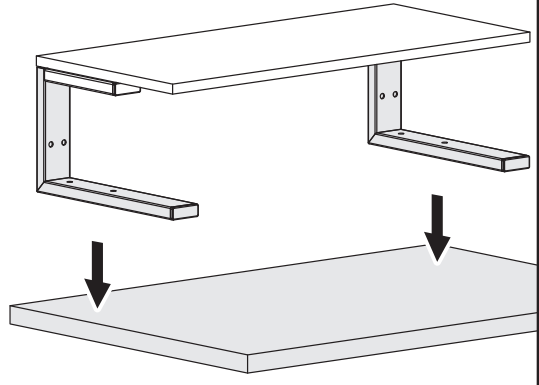

Slide shelf assembly onto desk surface. Tighten Clamp Screw (**D**) to secure.

ASSEMBLY OPTION B: Outward Facing

STEP 1

Secure L Brackets (**B**) to Shelf (**A**) using M6x25mm Screws (**S-B**), M6 Washers (**S-E**), and 4mm Allen Wrench (**T-A**).

Slide shelf assembly onto desk surface. Tighten Clamp Screw (**D**) to secure.

ASSEMBLY OPTION C: Freestanding

STEP 1

Secure Short Brackets (C) to Shelf (A) using M6x25mm Screws (S-B), M6 Washers (S-E), and 4mm Allen Wrench (T-A).

STEP 2

Apply Foot Pads (H) to the long underside of L Brackets (B). Secure L Brackets (B) to Short Brackets (C) using M6x20mm Screws (S-C) and 4mm Allen Wrench (T-A).

Shelf is now ready to be placed on desktop for use.