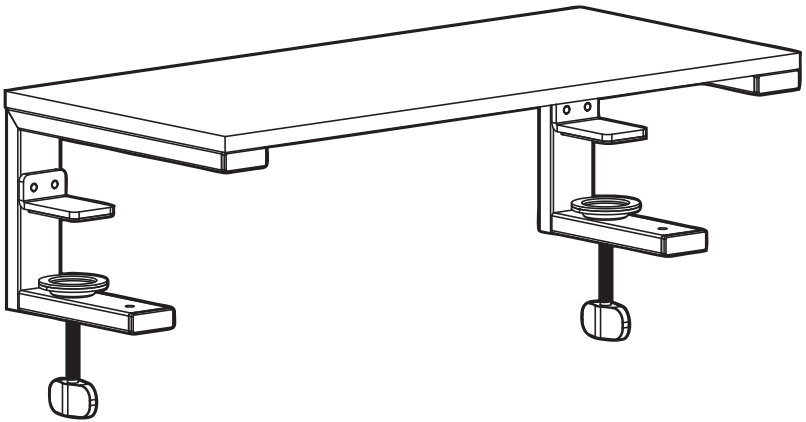

Black 22" Versatile Desktop Shelf Riser

Instruction Manual

SKU: DESK-SHELF22B

Scan the QR code with your mobile device or follow the link for helpful videos and specifications related to this product.

<https://vivo-us.com/products/desk-shelf15b>