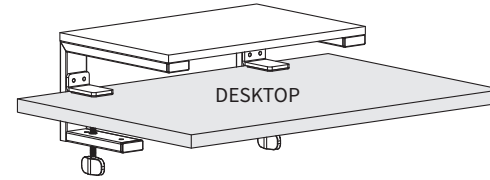

TOOLS NEEDED

DO NOT EXCEED WEIGHT CAPACITY.
Failure to do so may result in serious injury.

ASSEMBLY OPTIONS:

Desk Shelf Riser can be assembled in one of three ways. Choose an option below and follow the provided instructions for assembly.

Inward Facing | pg 4
Shelf clamps to desktop and sits above the clamps

Outward Facing | pg 5
Shelf clamps to desktop and extends away from clamps

Freestanding | pg 6
Shelf sits on desktop; no clamps

ASSEMBLY OPTION A: Inward Facing

STEP 1

Secure L Brackets (**B**) to Shelf (**A**) using M6x25mm Screws (**S-B**), M6 Washers (**S-E**), and 4mm Allen Wrench (**T-A**).

STEP 2

Insert Clamp Screw (**D**) through Short Bracket (**C**), then connect Clamp Plate (**F**) using M4 Washers (**S-A**), M3x8mm Screws (**S-D**), and a Phillips Screwdriver. Remove adhesive backing from Clamp Pad (**G**) and apply to Clamp Plate (**F**). Attach Short Brackets (**C**) and Clamp Braces (**E**) to L Brackets (**B**) using M6x20mm Screws (**S-C**) and 4mm Allen Wrench (**T-A**).