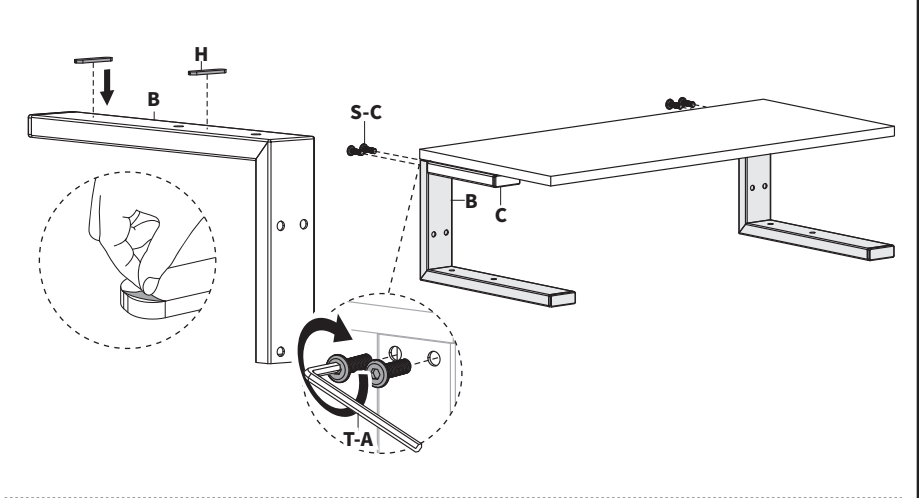

Slide shelf assembly onto desk surface. Tighten Clamp Screw (**D**) to secure.

ASSEMBLY OPTION B: Outward Facing

STEP 1

Secure L Brackets (**B**) to Shelf (**A**) using M6x25mm Screws (**S-B**), M6 Washers (**S-E**), and 4mm Allen Wrench (**T-A**).

STEP 2

Insert Clamp Screw (**D**) through Short Bracket (**C**), then connect Clamp Plate (**F**) using M4 Washers (**S-A**), M3x8mm Screws (**S-D**), and a Phillips Screwdriver. Remove adhesive backing from Clamp Pad (**G**) and apply to Clamp Plate (**F**). Attach Short Brackets (**C**) and Clamp Braces (**E**) to L Brackets (**B**) using M6x20mm Screws (**S-C**) and 4mm Allen Wrench (**T-A**).

Slide shelf assembly onto desk surface. Tighten Clamp Screw (**D**) to secure.

ASSEMBLY OPTION C: Freestanding

STEP 1

Secure Short Brackets (C) to Shelf (A) using M6x25mm Screws (S-B), M6 Washers (S-E), and 4mm Allen Wrench (T-A).

STEP 2

Apply Foot Pads (H) to the long underside of L Brackets (B). Secure L Brackets (B) to Short Brackets (C) using M6x20mm Screws (S-C) and 4mm Allen Wrench (T-A).

Shelf is now ready to be placed on desktop for use.