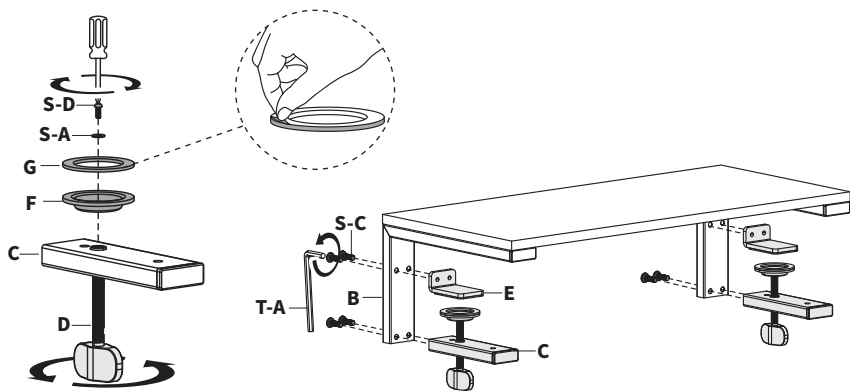

TOOLS NEEDED

DO NOT EXCEED WEIGHT CAPACITY.
Failure to do so may result in serious injury.

ASSEMBLY OPTIONS:

Desk Shelf Riser can be assembled in one of three ways. Choose an option below and follow the provided instructions for assembly.

Inward Facing | pg 4
Shelf clamps to desktop and sits above the clamps

Outward Facing | pg 5
Shelf clamps to desktop and extends away from clamps

Freestanding | pg 6
Shelf sits on desktop; no clamps

ASSEMBLY OPTION A: Inward Facing

STEP 1

Secure L Brackets (**B**) to Shelf (**A**) using M6x25mm Screws (**S-B**), M6 Washers (**S-E**), and 4mm Allen Wrench (**T-A**).

STEP 2

Insert Clamp Screw (**D**) through Short Bracket (**C**), then connect Clamp Plate (**F**) using M4 Washers (**S-A**), M3x8mm Screws (**S-D**), and a Phillips Screwdriver. Remove adhesive backing from Clamp Pad (**G**) and apply to Clamp Plate (**F**). Attach Short Brackets (**C**) and Clamp Braces (**E**) to L Brackets (**B**) using M6x20mm Screws (**S-C**) and 4mm Allen Wrench (**T-A**).

Slide shelf assembly onto desk surface. Tighten Clamp Screw (**D**) to secure.

ASSEMBLY OPTION B: Outward Facing

STEP 1

Secure L Brackets (**B**) to Shelf (**A**) using M6x25mm Screws (**S-B**), M6 Washers (**S-E**), and 4mm Allen Wrench (**T-A**).