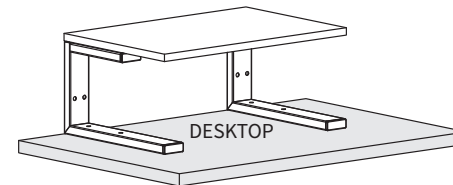

TOOLS NEEDED

DO NOT EXCEED WEIGHT CAPACITY.
Failure to do so may result in serious injury.

ASSEMBLY OPTIONS:

Desk Shelf Riser can be assembled in one of three ways. Choose an option below and follow the provided instructions for assembly.

Inward Facing | pg 4
Shelf clamps to desktop and sits above the clamps

Outward Facing | pg 5
Shelf clamps to desktop and extends away from clamps

Freestanding | pg 6
Shelf sits on desktop; no clamps

ASSEMBLY OPTION A: Inward Facing

STEP 1

Secure L Brackets (**B**) to Shelf (**A**) using M6x25mm Screws (**S-B**), M6 Washers (**S-E**), and 4mm Allen Wrench (**T-A**).

STEP 2

Insert Clamp Screw (**D**) through Short Bracket (**C**), then connect Clamp Plate (**F**) using M4 Washers (**S-A**), M3x8mm Screws (**S-D**), and a Phillips Screwdriver. Remove adhesive backing from Clamp Pad (**G**) and apply to Clamp Plate (**F**). Attach Short Brackets (**C**) and Clamp Braces (**E**) to L Brackets (**B**) using M6x20mm Screws (**S-C**) and 4mm Allen Wrench (**T-A**).