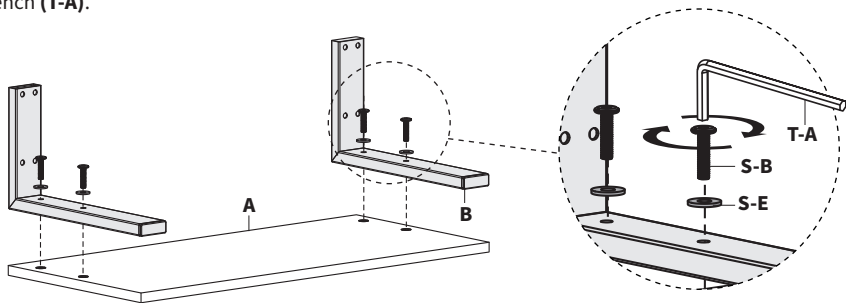

TOOLS NEEDED

DO NOT EXCEED WEIGHT CAPACITY.
Failure to do so may result in serious injury.

ASSEMBLY OPTIONS:

Desk Shelf Riser can be assembled in one of three ways. Choose an option below and follow the provided instructions for assembly.

Inward Facing | pg 4
Shelf clamps to desktop and sits above the clamps

Outward Facing | pg 5
Shelf clamps to desktop and extends away from clamps

Freestanding | pg 6
Shelf sits on desktop; no clamps

ASSEMBLY OPTION A: Inward Facing

STEP 1

Secure L Brackets (**B**) to Shelf (**A**) using M6x25mm Screws (**S-B**), M6 Washers (**S-E**), and 4mm Allen Wrench (**T-A**).

STEP 2

Insert Clamp Screw (**D**) through Short Bracket (**C**), then connect Clamp Plate (**F**) using M4 Washers (**S-A**), M3x8mm Screws (**S-D**), and a Phillips Screwdriver. Remove adhesive backing from Clamp Pad (**G**) and apply to Clamp Plate (**F**). Attach Short Brackets (**C**) and Clamp Braces (**E**) to L Brackets (**B**) using M6x20mm Screws (**S-C**) and 4mm Allen Wrench (**T-A**).

Slide shelf assembly onto desk surface. Tighten Clamp Screw (**D**) to secure.

ASSEMBLY OPTION B: Outward Facing

STEP 1

Secure L Brackets (**B**) to Shelf (**A**) using M6x25mm Screws (**S-B**), M6 Washers (**S-E**), and 4mm Allen Wrench (**T-A**).